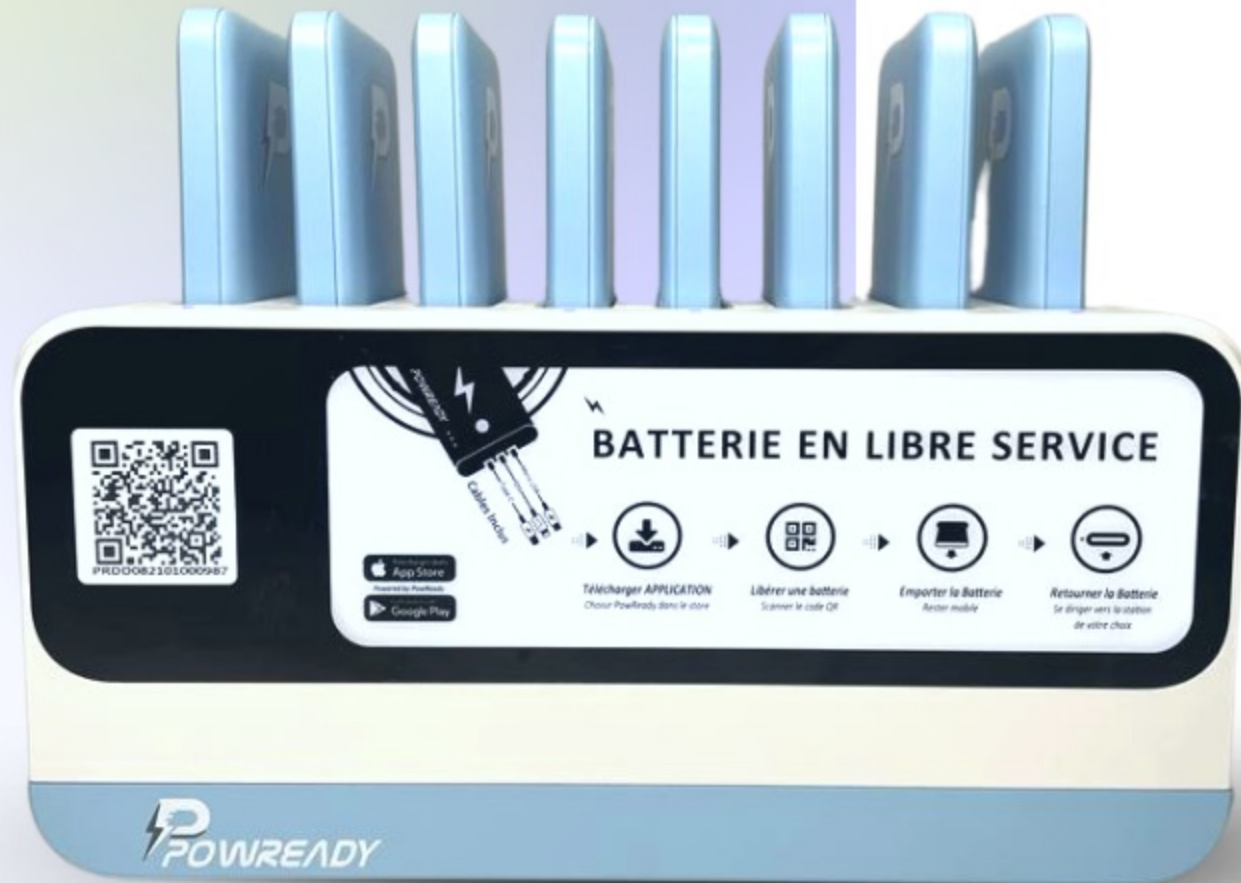

Product details

Terminal

Dimensions : 25 cm/ 10cm/ 12.4cm

Cables : Micro/ IOS/ Type-C

Weight : 1.28Kg

Watt : 1-30W

Capacity : 5000mAh

Give your customers an optimal experience